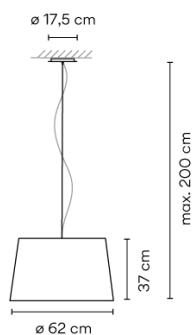

Warm

VIBIA

4926

Design By Ramos & Bassols

WARM is a tapered drum pendant with an opaque aluminium shade that is warm, elegant and adaptable to any atmosphere. Designed by Ramos & Bassols.

Model Sheet

Optional : Extra cable length
Min. quantity, upcharge and extra lead time apply [EN]

Finish

- 10 White
  NCS S 0300-N
- 25 Beige D1
  NCS S 4005-Y50R
- 56 Green D1
  NCS S 7010-G30Y
- 28 Brown M1
  NCS S 4020-Y60R

Dimming ON/OFF

Installation type Surface Canopy

Materials Ceiling rose: Steel

Light source 4 x MASTER LEDBULB E27 230V 13W
4 x COMPACT FLUORESCENT E27 230V 20W

Packaging

1 Box
0.72 m x 0.72 m x 0.5 m
Gross weight 9.1
Net weight 8.19
Vol. 0.2592

Lighting effect

General Lighting

Lamp for general lighting that equally distributes the light in all directions.